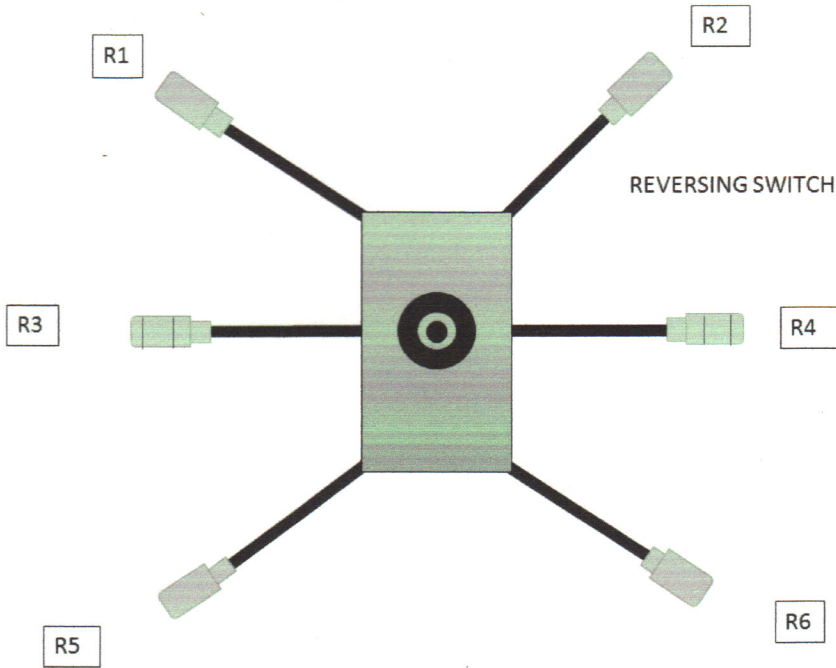

Ken-Way JR Motor Wiring

Baldor Motor

Phone: (608) 269-3752
(800) 533-0551
FAX: (608) 269-8129
www.ken-way.com
Email: info@ken-way.com

P.O. Box 172 • 930 Roberts Road • Sparta, WI 54656

REVERSING SWITCH TO MOTOR: R2 TO RED (Tape)
R1 TO BLACK (Tape)
R3 TO L1
R4 TO L2

CORD TO REVERSING SWITCH: BLACK TO R5 (Tape)
WHITE TO R6 (Tape)

GREEN GROUND WIRE TO GROUND BOLT