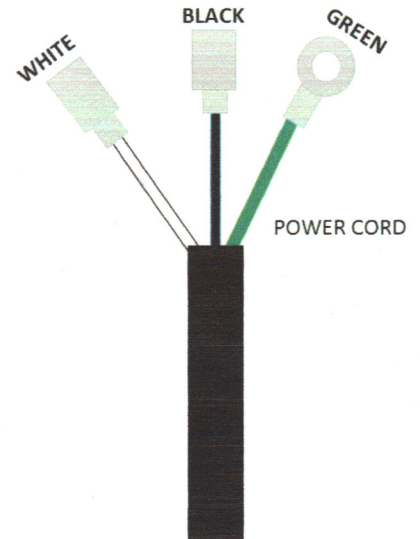

Ken-Way JR Motor Wiring

Baldor Motor

Phone: (608) 269-3752
(800) 533-0551
FAX: (608) 269-8129
www.ken-way.com
Email: info@ken-way.com

P.O. Box 172 • 930 Roberts Road • Sparta, WI 54656

REVERSING SWITCH TO MOTOR: R2 TO RED (Tape)
R1 TO BLACK (Tape)
R3 TO L1
R4 TO L2

CORD TO REVERSING SWITCH: BLACK TO R5 (Tape)
WHITE TO R6 (Tape)

GREEN GROUND WIRE TO GROUND BOLT