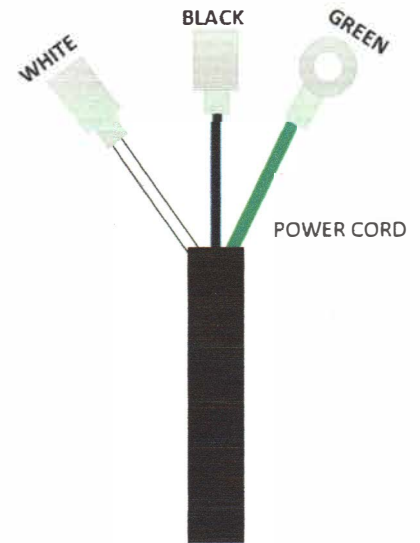

# Ken-Way JR Motor Wiring

Phone: (608) 269-3752  
 (800) 533-0551  
 FAX: (608) 269-8129  
 www.ken-way.com  
 Email: info@ken-way.com

P.O. Box 172 • 930 Roberts Road • Sparta, WI 54656

**REVERSING SWITCH TO MOTOR:** R2 TO RED (Tape)  
 R1 TO BLACK (Tape)  
 R3 TO L1  
 R4 TO L2

**CORD TO REVERSING SWITCH:** BLACK TO R5 (Tape)  
 WHITE TO R6 (Tape)

**GREEN GROUND WIRE TO GROUND BOLT**