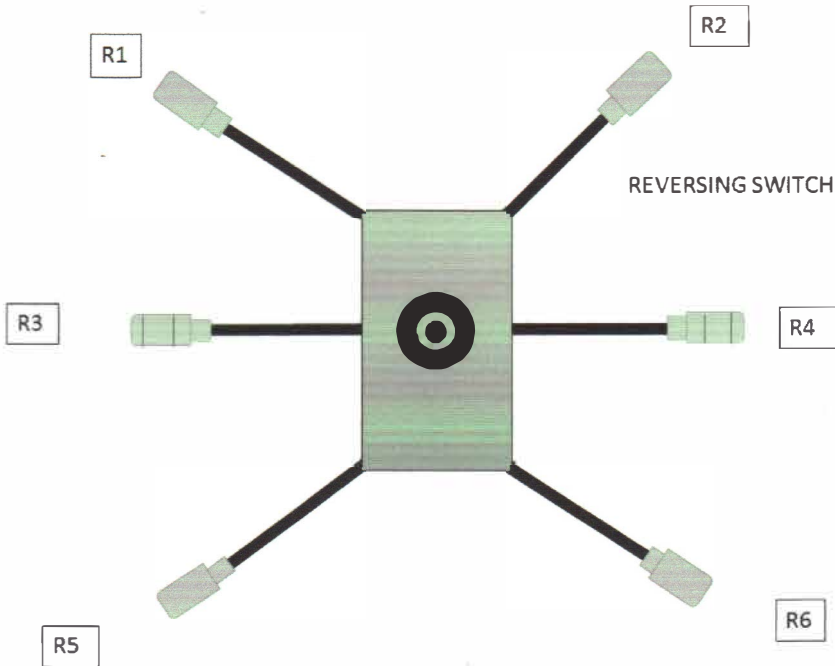

# Ken-Way JR Motor Wiring

Phone: (608) 269-3752  
 (800) 533-0551  
 FAX: (608) 269-8129  
 www.ken-way.com  
 Email: info@ken-way.com

P.O. Box 172 • 930 Roberts Road • Sparta, WI 54656

**REVERSING SWITCH TO MOTOR:** R2 TO RED (Tape)  
 R1 TO BLACK (Tape)  
 R3 TO L1  
 R4 TO L2

**CORD TO REVERSING SWITCH:** BLACK TO R5 (Tape)  
 WHITE TO R6 (Tape)

**GREEN GROUND WIRE TO GROUND BOLT**