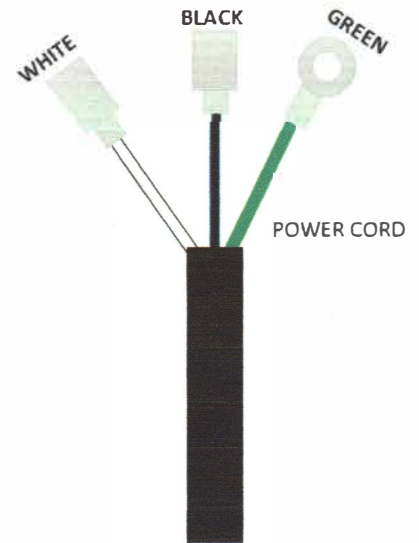

Ken-Way JR Motor Wiring

Phone: (608) 269-3752
(800) 533-0551
FAX: (608) 269-8129
www.ken-way.com
Email: info@ken-way.com

P.O. Box 172 • 930 Roberts Road • Sparta, WI 54656

REVERSING SWITCH TO MOTOR: R2 TO RED (Tape)
R1 TO BLACK (Tape)
R3 TO L1
R4 TO L2

CORD TO REVERSING SWITCH: BLACK TO R5 (Tape)
WHITE TO R6 (Tape)

GREEN GROUND WIRE TO GROUND BOLT