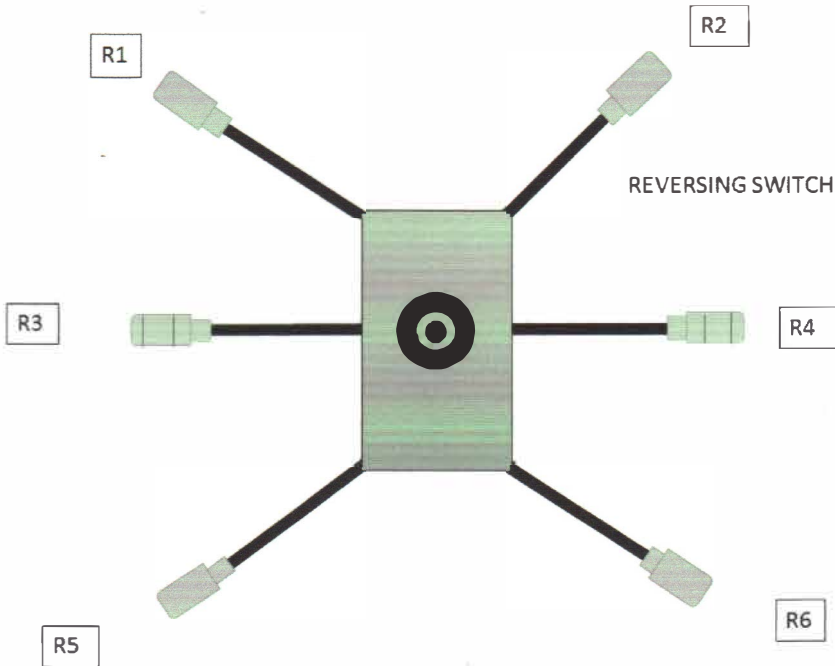

Ken-Way JR Motor Wiring

Phone: (608) 269-3752
(800) 533-0551
FAX: (608) 269-8129
www.ken-way.com
Email: info@ken-way.com

P.O. Box 172 • 930 Roberts Road • Sparta, WI 54656

REVERSING SWITCH TO MOTOR: R2 TO RED (Tape)
R1 TO BLACK (Tape)
R3 TO L1
R4 TO L2

CORD TO REVERSING SWITCH: BLACK TO R5 (Tape)
WHITE TO R6 (Tape)

GREEN GROUND WIRE TO GROUND BOLT